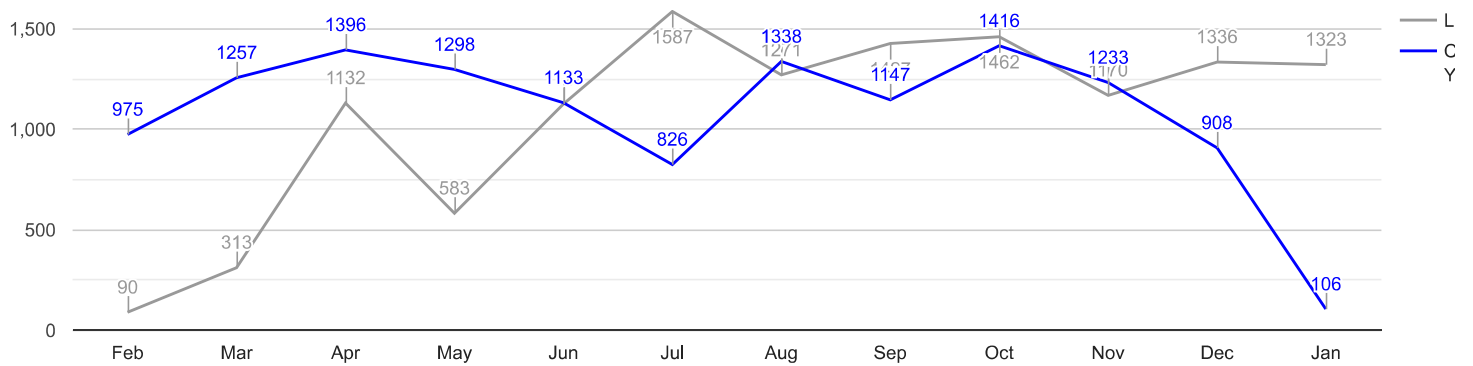

16

See more on the [Tickets Dashboard](#)

TICKET STATUS

- City Services - Use "Get It Done" App (1)
- Outside the Service Area (1)
- Resolved (14)

RESOLUTION TIME

- Hour (6)
- Half Day (2)
- Day (8)

AVERAGE TIME ON SITE:

The average time from starting a job until completion

2 MIN

Average response time is the time from a ticket reported to the time a worker arrives on site.

9 HRS 36 MIN

Team Performance

	December	27	30	2	5	8	11	14	17	20
NPMS Admin	0									
Freddie C	72									
Raymond C	0									
Ricky C	0									
Sergio C	153									
Joe F	93									
Kyle G	292									
John Gilman	0									
Mike K	0									

Log History

Month Activity Scale

Date	Logs	Day
Dec. 22	33	S
23	7	M
24	8	T
25	0	W
26	21	T
27	8	F
28	39	S
29	26	S
30	15	M
31	8	T
Jan. 1	0	W
2	17	T
3	12	F
4	17	S
5	28	S
6	19	M
7	7	T
8	16	W
9	7	T
10	25	F
11	17	S
12	96	S
13	9	M
14	9	T
15	27	W
16	21	T
17	58	F
18	54	S
19	65	S
20	10	M