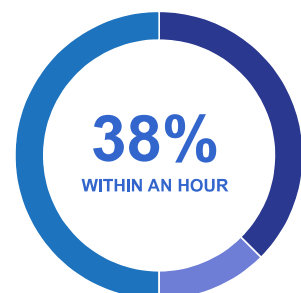

16

See more on the [Tickets Dashboard](#)

TICKET STATUS

- City Services - Use "Get It Done" App (1)
- Outside the Service Area (1)
- Resolved (14)

RESOLUTION TIME

- Hour (6)
- Half Day (2)
- Day (8)

AVERAGE TIME ON SITE: