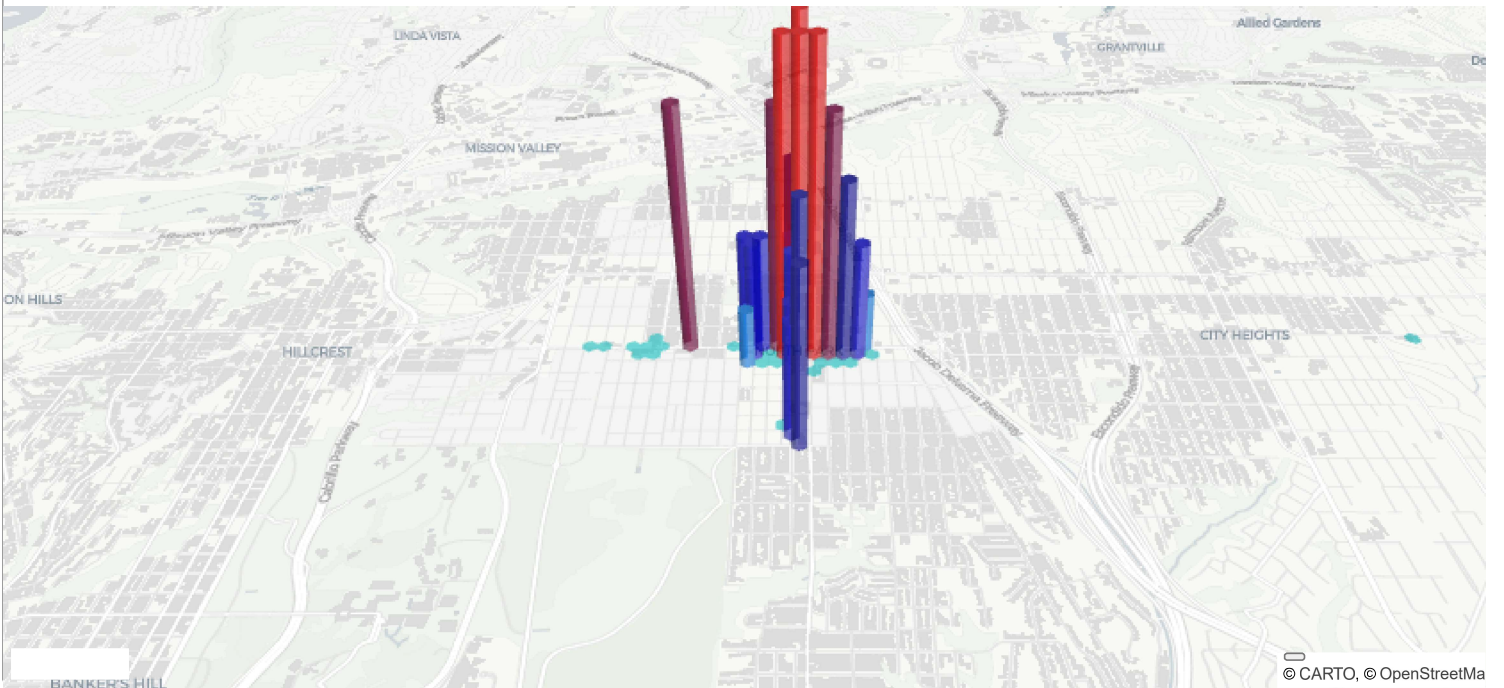

Sanitation : All Sub Types - 12/1-12/31/2024

- No Active Alerts -

- No Active Notices -

TICKETS GENERATED

from 12/1 to 12/31/2024

16

Tickets created through the **CLEAN & SAFE APP**

16

See more on the [Tickets Dashboard](#)