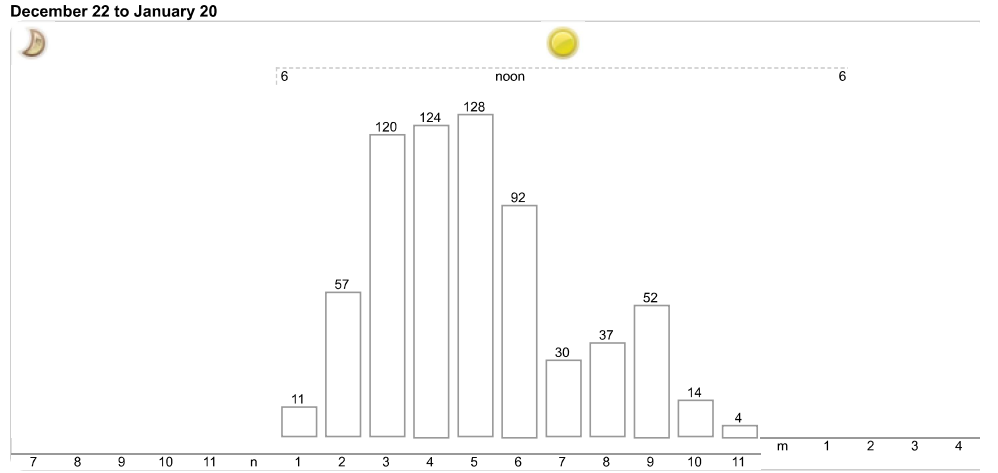

Hourly Activity Scale

Peak Period Benchmarks

Logs since 7/1/2024: 7,412

Average Logs per Month: 1,059
Peak Month - October 2024 (1,416)

Average Logs per Week: 239
Peak Week - 10/27/24-11/2 (442)

Average Logs per Day: 37
Peak Day - Sunday 8/25/24 (133)

Usage Statistics

Last 30 days through January 20

Logs: 289
Log Photos: 1,049
Surveys: 0
Syncs: 56

POWERED BY