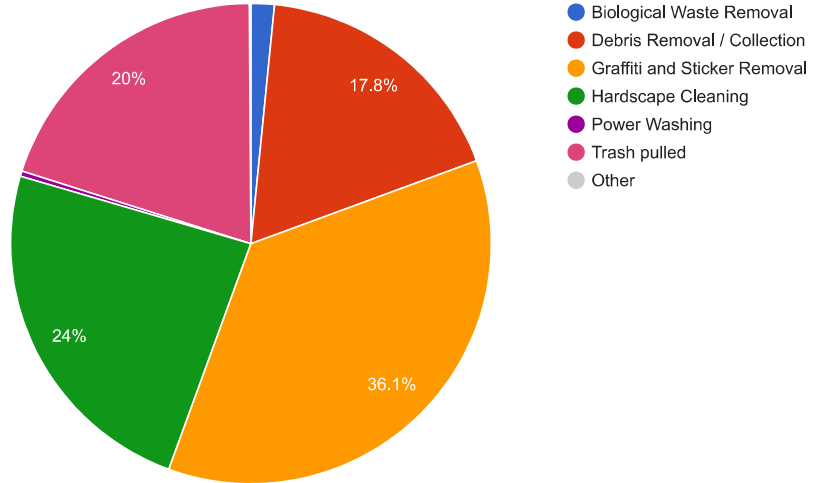

ACTIVITY DASHBOARD

12/1/2024 12/31/2024

View

Overview Total Logs | Time Spent

TYPE	TOTAL
External Contact	7
Landscaping	5
Non-Compliance	0
Safety Program	66
Sanitation	830
TOTAL	908

Sanitation : All Sub Types