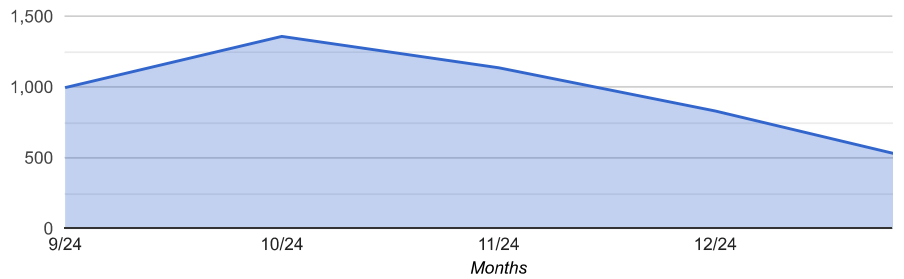

Sanitation Annual Logs